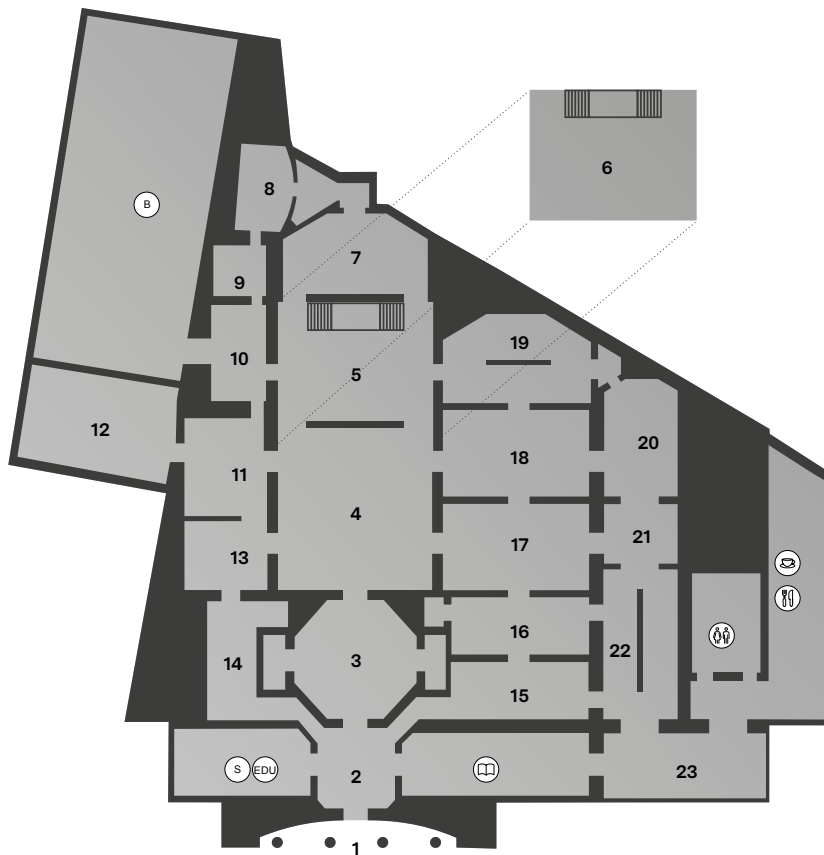

GIARDINI PADIGLIONE CENTRALE / CENTRAL PAVILION

- B Biblioteca della Biennale / ASAC
  Biennale Library / ASAC
- EDU Biennale
  Educational
- S Biennale
  Sessions
- ☞ Bookshop
- ☕ Caffè
  Cafe
- 🍴 Ristorante
  Restaurant

61. ESPOSIZIONE INTERNAZIONALE D'ARTE 61ST INTERNATIONAL ART EXHIBITION

IN MINOR KEYS DI / BY KOYO KOUOH

- **1** Otobong Nkanga
- **2** Big Chief Demond Melancon
- **3** Akinbode Akinbiyi
  Beverly Buchanan
  Seyni Awa Camara
  Marcel Duchamp
  Werewere Liking
  Rose Salane
  Issa Samb
- **4** Beverly Buchanan
  María Magdalena Campos-Pons
  + Kamaal Malak
  Werewere Liking
  Daniel Lind-Ramos
  Issa Samb
  Celia Vásquez Yui
- **5** Annalee Davis
  Georgina Maxim
  Uriel Orlow
  Thania Petersen
  Amina Saoudi Aït Khay
  Hala Schoukair
  Wardha Shabbir
  Vera Tamari
- **6** Sohrab Hura
  Mohammed Joha
  Walid Raad
  Amina Saoudi Aït Khay
  Vera Tamari
- **7** Alexa Kumiko Hatanaka
  Tammy Nguyen
  Ebony G. Patterson
- **8** Alan Phelan
  Werewere Liking
  Edouard Duval-Carrié
- **9** Bonnie Devine
  Mohammed Joha
- **10** Sabian Baumann
  BuBu de la Madeleine
  Leonilda González

- **11** Sabian Baumann
  Manuel Mathieu
  Hala Schoukair
- **12** Otobong Nkanga
- **13** Wangechi Mutu
- **14** Beverly Buchanan
  Kambui Olujimi
  Ebony G. Patterson
  Alan Phelan
- **15** arms ache avid aeon:
  Nancy Brooks Brody,
  Joy Episalla, Zoe Leonard,
  Carrie Yamaoka,
  fierce pussy and Jo-ey Tang
- **16** Sammy Baloji
  Leonilda González
  Alexa Kumiko Hatanaka
  Kaloki Nyamai
  Uriel Orlow
- **17** Pio Abad
  Philip Aguirre y Otegui
  Adebunmi Gbadebo
- **18** Adebunmi Gbadebo
  Mohammed Joha
  Mohammed Z. Rahman
  Hala Schoukair
  Billie Zangewa
- **19** Marcia Kure
  Alice Maher
- **20** Werewere Liking
  Buhlebezwe Siwani
  Yoshiko Shimada
  Johannes Phokela
- **21** Nairobi Contemporary
  Art Institute (NCAI)
- **22** Godfried Donkor
  Nina Katchadourian
  Raed Yassin
  Sawangwongse Yawnghwe
- **23** Denniston Hill