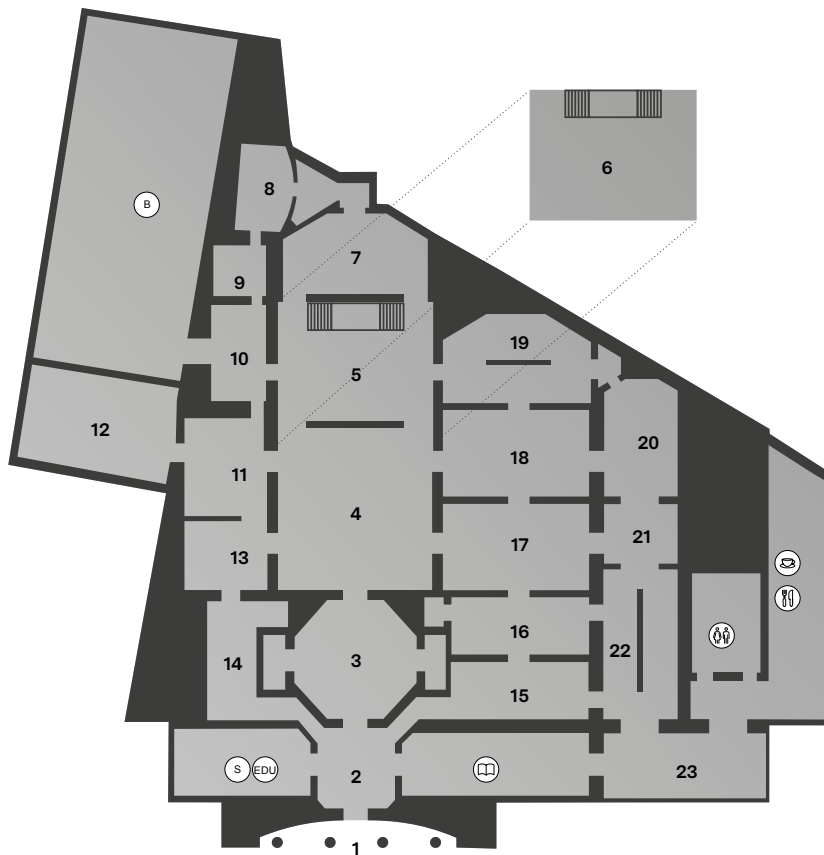

GIARDINI PADIGLIONE CENTRALE / CENTRAL PAVILION

- B Biblioteca della Biennale / ASAC
  Biennale Library / ASAC
- EDU Biennale
  Educational
- S Biennale
  Sessions
- B Bookshop
- C Caffè
  Cafe
- R Ristorante
  Restaurant

61. ESPOSIZIONE INTERNAZIONALE D'ARTE 61ST INTERNATIONAL ART EXHIBITION

IN MINOR KEYS DI / BY KOYO KOUOH

- **1** Otobong Nkanga
- **2** Big Chief Demond Melancon
- **3** Akinbode Akinbiyi
  Beverly Buchanan
  Seyni Awa Camara
  Marcel Duchamp
  Werewere Liking
  Rose Salane
  Issa Samb
- **4** Beverly Buchanan
  María Magdalena Campos-Pons
  + Kamaal Malak
  Werewere Liking
  Daniel Lind-Ramos
  Issa Samb
  Celia Vásquez Yui
- **5** Annalee Davis
  Georgina Maxim
  Uriel Orlow
  Thania Petersen
  Amina Saoudi Aït Khay
  Hala Schoukair
  Wardha Shabbir
  Vera Tamari
- **6** Sohrab Hura
  Mohammed Joha
  Walid Raad
  Amina Saoudi Aït Khay
  Vera Tamari
- **7** Alexa Kumiko Hatanaka
  Tammy Nguyen
  Ebony G. Patterson
- **8** Alan Phelan
  Werewere Liking
  Edouard Duval-Carrié
- **9** Bonnie Devine
  Mohammed Joha
- **10** Sabian Baumann
  BuBu de la Madeleine
  Leonilda González

- **11** Sabian Baumann
  Manuel Mathieu
  Hala Schoukair
- **12** Otobong Nkanga
- **13** Wangechi Mutu
- **14** Beverly Buchanan
  Kambui Olujimi
  Ebony G. Patterson
  Alan Phelan
- **15** arms ache avid aeon:
  Nancy Brooks Brody,
  Joy Episalla, Zoe Leonard,
  Carrie Yamaoka,
  fierce pussy and Jo-ey Tang
- **16** Sammy Baloji
  Leonilda González
  Alexa Kumiko Hatanaka
  Kaloki Nyamai
  Uriel Orlow
- **17** Pio Abad
  Philip Aguirre y Otegui
  Adebunmi Gbadebo
- **18** Adebunmi Gbadebo
  Mohammed Joha
  Mohammed Z. Rahman
  Hala Schoukair
  Billie Zangewa
- **19** Marcia Kure
  Alice Maher
- **20** Werewere Liking
  Buhlebezwe Siwani
  Yoshiko Shimada
  Johannes Phokela
- **21** Nairobi Contemporary
  Art Institute (NCAI)
- **22** Godfried Donkor
  Nina Katchadourian
  Raed Yassin
  Sawangwongse Yawnghwe
- **23** Denniston Hill