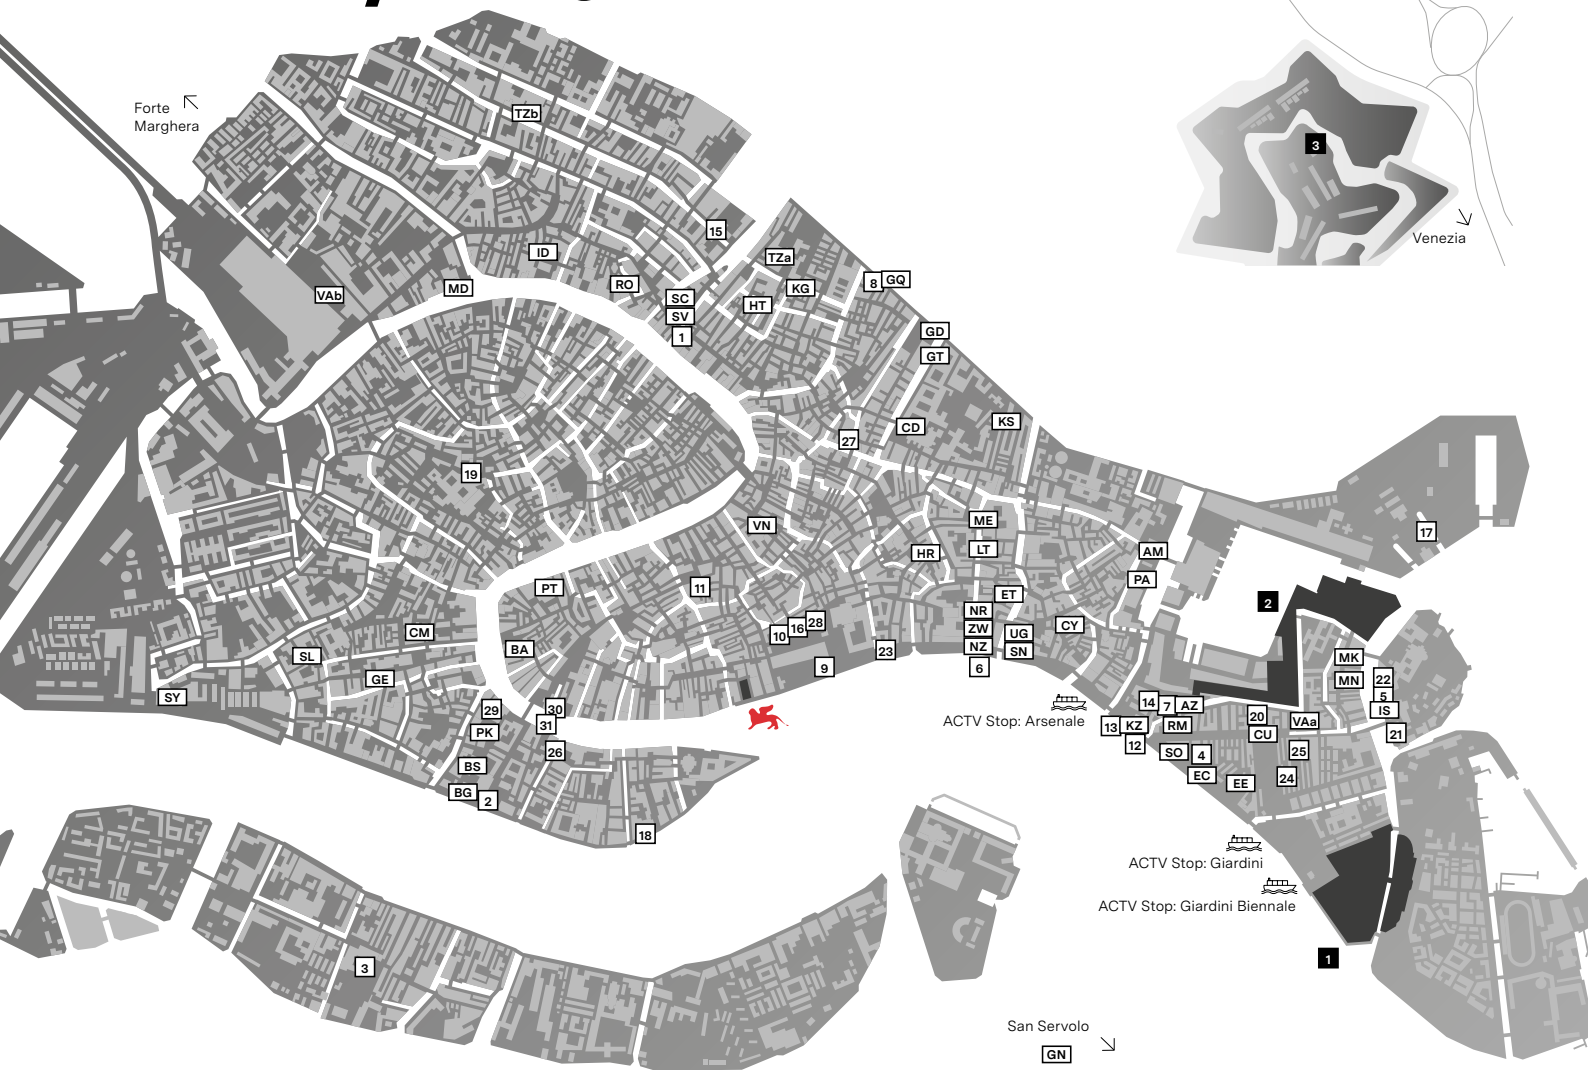

VENEZIA / VENICE

Ca' Giustinian
La Biennale di Venezia
Sede istituzionale
San Marco 1364/A
Uffici / Offices

61. ESPOSIZIONE INTERNAZIONALE D'ARTE 61ST INTERNATIONAL ART EXHIBITION

IN MINOR KEYS DI / BY KOYO KOJUH

- **1** GIARDINI
- **2** ARSENALE
- **3** FORTE MARGHERA
  Fabrice Aragno
  Temitayo Ogunbiyi
  Uriel Orlow

PARTECIPAZIONI NAZIONALI PARTICIPATING COUNTRIES

- **AM** Repubblica di Armenia / Republic of Armenia
  Tesa 41, Castello 2738/C,
  Fondamenta Case Nuove
- **AZ** Repubblica dell'Azerbaijan / Republic of Azerbaijan
  Castello 2124/A - 2125,
  Campo della Tana
- **BS** Bahamas / The Bahamas
  San Trovaso Art Space,
  Dorsoduro 947
- **BA** Bosnia e Erzegovina / Bosnia and Herzegovina
  Palazzo Malipiero, San Marco 3198
- **BG** Bulgaria
  Sala Tiziano, Centro Culturale
  Don Orione Artigianelli,
  Dorsoduro 919, Fondamenta delle
  Zattere ai Gesuiti
- **CM** Repubblica del Camerun / Republic of Cameroon
  Palazzo Canal, Dorsoduro 3121

- **CY** Repubblica di Cipro / Republic of Cyprus
  Associazione Culturale Spiazzi,
  Castello 3865
- **CD** Repubblica Democratica del Congo / Democratic Republic of Congo
  Antico Refettorio - Scuola Grande di San Marco, Castello 6777
- **HR** Croazia / Croatia
  Palazzo Zorzi, Castello 4930,
  Salizada Zorzi
- **CU** Cuba
  Il Giardino Bianco - Art Space,
  Castello 1814,
  Via Giuseppe Garibaldi
- **EC** Ecuador
  Castello Gallery, Castello 1636/A
- **SV** El Salvador
  Palazzo Mora, Cannaregio 3659
  h. 10 - 18
  chiuso mar. / closed on Tue.
- **GQ** Repubblica della Guinea Equatoriale / Republic of Equatorial Guinea
  Palazzo Donà dalle Rose,
  Cannaregio 5038 / 5101
- **EE** Estonia
  Castello 1285, Calle S. Domenico
- **ET** Etiopia / Ethiopia
  Palazzo Bollani, Castello 3647
- **GE** Georgia
  Palazzo Querini, Dorsoduro 2691,
  Calle Lunga San Barnaba
  h. 12 - 19
  chiuso mar. / closed on Tue.
- **GD** Grenada
  Spazio Berlendis,
  Cannaregio 6301/A
- **GT** Guatemala
  Spazio Berlendis, Cannaregio 6301
- **GN** Repubblica di Guinea / Republic of Guinea
  Isola di San Servolo

- **HT** Repubblica di Haiti / Republic of Haiti
  Palazzo Albrizzi-Capello,
  Cannaregio 4118
  h. 10 - 18
- **VA** Santa Sede / Holy See
  a) Complesso di Santa Maria Ausiliatrice, Castello 450,
  Fondamenta S. Gioacchin
  b) Giardino Mistico dei Carmelitani Scalzi, Cannaregio 54, Calle Favretti
- **ID** Indonesia
  Scuola Internazionale di Grafica,
  Cannaregio 1798
  h. 10 - 17:30
- **IS** Islanda / Iceland
  Docks Cantieri Cucchini,
  San Pietro di Castello 40/B
- **KZ** Repubblica del Kazakhstan / Republic of Kazakhstan
  Museo Storico Navale,
  Castello 2148, Riva San Biasio
  h. 11 - 19
- **KS** Repubblica del Kosovo / Republic of Kosovo
  Chiesa di Santa Maria del Pianto,
  Castello 6601/B,
  Fondamente Nove
- **KG** Repubblica del Kirgizstan / Kyrgyz Republic
  Convitto Foscarini,
  Ex Chiesa di Santa Caterina,
  Cannaregio 4941
- **LT** Lituania / Lithuania
  Fucina del Futuro,
  Castello 5063/B,
  Calle San Lorenzo
  9.05 - 31.09 h. 11 - 19
  1.10 - 22.11 h. 10 - 18
- **MD** Repubblica di Moldova / Republic of Moldova
  Spazio Santa Veneranda,
  Cannaregio,
  Chiesa dei Santi Geremia e Lucia
- **MN** Mongolia
  Squero Castello, Castello 368,
  Salizada Streta